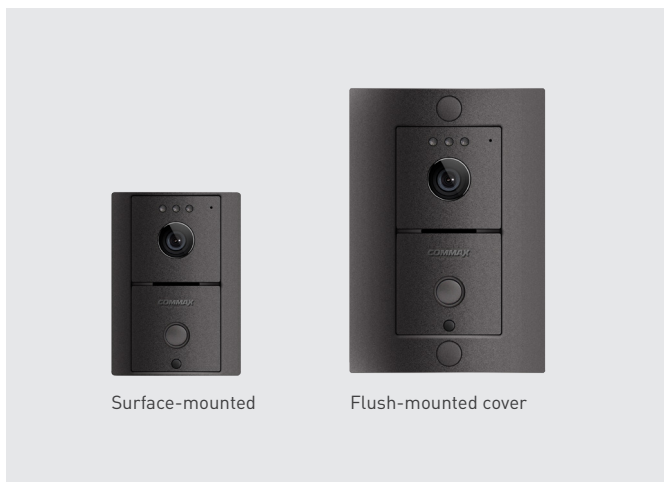

CDV-70N

FINEVIEW VIDEOPHONE CDV-70N

FEATURES

- 7 inch TFT LED display
- Video talk and door lock release enable
- Handset type design
- Expandable up to 2 Monitors and 2 Interphones
- PAL/NTSC convertible
- OSD function

SPECIFICATION

Power source	AC 100-240V, 50/60Hz
Mount type	Surface-mounted type
Wiring	Door camera : 4 wires / Interphone : 4 wires
Dimension(mm)	230(W)X180(H)X28(D)

WIRING DIAGRAM

DOOR CAMERA DRC-4L

FEATURES

- Embedded LED (night working)
- House call and talk
- Phone volume adjustment function
- Surface-mounted type

SPECIFICATION

Power source	DC 12V(FROM MONITOR)
Image sensor	Color C-Mos
Min. illumination	0.1Lux(up to 300mm)
Distance	50m (0.65Ø)
Dimension(mm)	100(W)X143(H)X35(D) / 124(W)X190(H) [Cover]