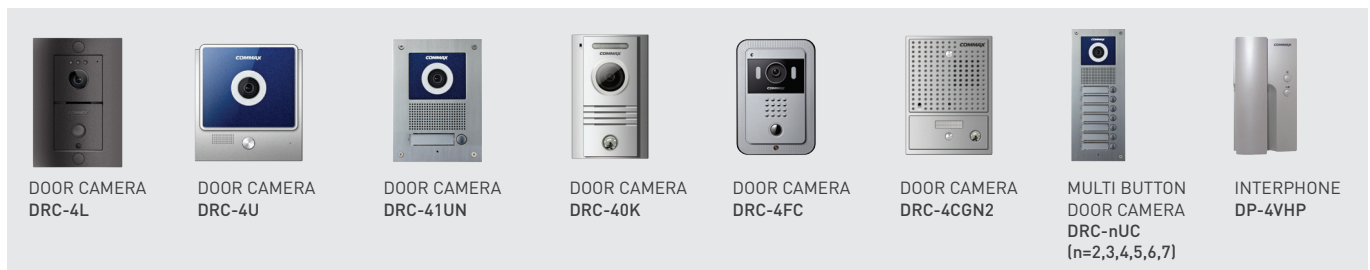

SPECIFICATION

Power source	AC 100-240V, 50/60Hz
Mount type	Surface-mounted type
Wiring	Door camera : 4 wires / Interphone : 4 wires
Dimension(mm)	230(W)X180(H)X28(D)

WIRING DIAGRAM

DOOR CAMERA DRC-4L

FEATURES

- Embedded LED (night working)
- House call and talk
- Phone volume adjustment function
- Surface-mounted type

SPECIFICATION

Power source	DC 12V(FROM MONITOR)
Image sensor	Color C-Mos
Min. illumination	0.1Lux(up to 300mm)
Distance	50m (0.65Ø)
Dimension(mm)	100(W)X143(H)X35(D) / 124(W)X190(H) [Cover]

CONNECTABLE PRODUCTS

DOOR CAMERA
DRC-4L

DOOR CAMERA
DRC-4U

DOOR CAMERA
DRC-41UN

DOOR CAMERA
DRC-40K

DOOR CAMERA
DRC-4FC

DOOR CAMERA
DRC-4CGN2

MULTI BUTTON
DOOR CAMERA
DRC-nUC
(n=2,3,4,5,6,7)